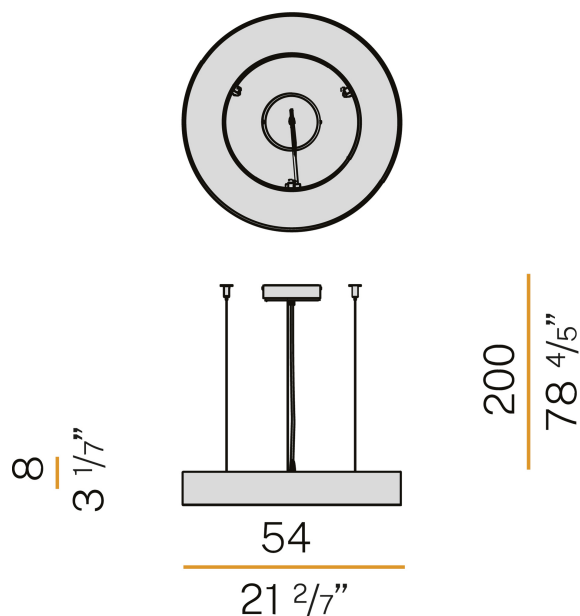

Technical drawing